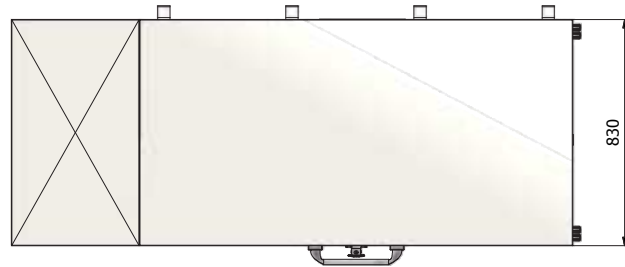

Type	Chest
Volume total	568,5 litre
Storage capacity 2" boxes	468
External dimensions	2060 x 950 x 1098 mm
Internal dimensions	1327 x 570 x 751 mm
Compartments / Inner doors	1/2
Main door	With lock and keys
Inner doors	Forex
Material internal / external	Stainless Steel/Epoxy Coated steel
Placed on	Heavy duty castors, in front with brakes
Insulation	Polyurethane
Cooling	Two (2) cascade connected compressors
Refrigerants	First stage: R455A/Second stage: R170
Condenser	Air-cooled
Temperature adjustments	-50°C till -86°C (other range; on request)
Controller	Web-based
Display	7" Touchscreen
Temperature history	On display with scroll function
Data storage	At least 12 months
Temperature sensors	PT1000
Backup battery	Alarming and monitoring during power failure
Alarming	Optical and acoustic, but also possible via E-Mail
Communication	Telephone dialling activation system Potential (Voltage) free contact RJ45 (Ethernet) connection USB connection
Software	I-freeze
CO ₂ -backup system	Partially prepared
Transit/vacuum release	Ø 26 mm
Cable entry ports	Two (2)
Compressor room	Well-arranged layout and very easy filter exchange
Requirements	220/240 VAC, 50 Hz, fuse 16 Amp. slow
Power and current rating	800 VA/790 W/3,0 Amp.
Energy consumption	10,84 kWh/24h
Heat exchange	0,42 kW/h
Noise level	52 dBA
Net weight	335 kg
CE certified	EN61010-1:2010, EN60601-1-2:2007

SIDE ACCESS STAINLESS STEEL RACKS*

Model #	# Racks	# Boxes per rack	Total boxes 133x133	Total plates 128x85	Max. height box
VRE-20-35	60	20	-	1200	35 mm
VRE-14-50	60	14	-	840	50 mm
VRS-13-53	36	13	468	-	53 mm
VRS-9-76	36	9	324	-	76 mm
VRS-7-100	36	7	252	-	100 mm

SIDE ACCESS ALUMINUM RACKS*

Model #	# Racks	# Boxes per rack	Total boxes 133x133	Total plates 128x85	Maximum height box
VRA-14-50	60	14	-	840	50 mm
VRA-13-53	36	13	468	-	53 mm
VRA-9-76	36	9	324	-	76 mm
VRA-7-100	36	7	252	-	100 mm
VRA-FLX	36	Flexible	Flexible	Flexible	Flexible