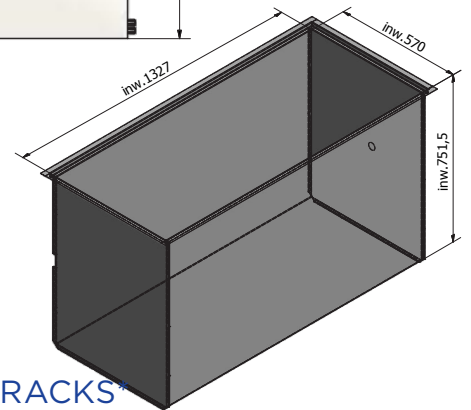

Type	Chest
Volume total	568,5 litre
Storage capacity 2" boxes	468
External dimensions	2060 x 950 x 1098 mm
Internal dimensions	1327 x 570 x 751 mm
Compartments / Inner doors	1/2
Main door	With lock and keys
Inner doors	Forex
Material internal / external	Stainless Steel/Epoxy Coated steel
Placed on	Heavy duty castors, in front with brakes
Insulation	Polyurethane
Cooling	Two (2) cascade connected compressors
Refrigerants	First stage: R455A/Second stage: R170
Condenser	Air-cooled
Temperature adjustments	-50°C till -86°C (other range; on request)
Controller	Web-based
Display	7" Touchscreen
Temperature history	On display with scroll function
Data storage	At least 12 months
Temperature sensors	PT1000
Backup battery	Alarming and monitoring during power failure
Alarming	Optical and acoustic, but also possible via E-Mail
Communication	Telephone dialling activation system Potential (Voltage) free contact RJ45 (Ethernet) connection USB connection
Software	I-freeze
CO ₂ -backup system	Partially prepared
Transit/vacuum release	Ø 26 mm
Cable entry ports	Two (2)
Compressor room	Well-arranged layout and very easy filter exchange
Requirements	220/240 VAC, 50 Hz, fuse 16 Amp. slow
Power and current rating	800 VA/790 W/3,0 Amp.
Energy consumption	10,84 kWh/24h
Heat exchange	0,42 kW/h
Noise level	52 dBA
Net weight	335 kg
CE certified	EN61010-1:2010, EN60601-1-2:2007

SIDE ACCESS STAINLESS STEEL RACKS*

Model #	# Racks	# Boxes per rack	Total boxes 133x133	Total plates 128x85	Max. height box
VRE-20-35	60	20	-	1200	35 mm
VRE-14-50	60	14	-	840	50 mm
VRS-13-53	36	13	468	-	53 mm
VRS-9-76	36	9	324	-	76 mm
VRS-7-100	36	7	252	-	100 mm

SIDE ACCESS ALUMINUM RACKS*

Model #	# Racks	# Boxes per rack	Total boxes 133x133	Total plates 128x85	Maximum height box
VRA-14-50	60	14	-	840	50 mm
VRA-13-53	36	13	468	-	53 mm
VRA-9-76	36	9	324	-	76 mm
VRA-7-100	36	7	252	-	100 mm
VRA-FLX	36	Flexible	Flexible	Flexible	Flexible

*with locker pin (optional)/other dimensions on request