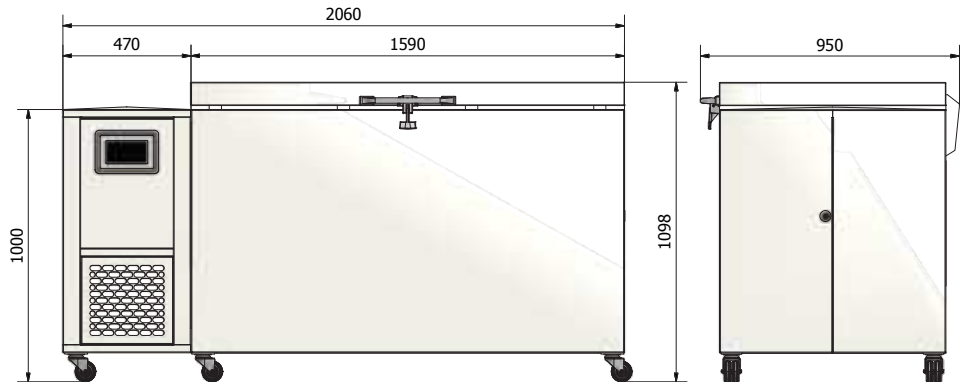

Type	Chest
Volume total	568,5 litre
Storage capacity 2" boxes	468
External dimensions	2060 x 950 x 1098 mm
Internal dimensions	1327 x 570 x 751 mm
Compartments / Inner doors	1/2
Main door	With lock and keys
Inner doors	Forex
Material internal / external	Stainless Steel/Epoxy Coated steel
Placed on	Heavy duty castors, in front with brakes
Insulation	Polyurethane
Cooling	Two (2) cascade connected compressors
Refrigerants	First stage: R455A/Second stage: R170
Condenser	Air-cooled
Temperature adjustments	-50°C till -86°C (other range; on request)
Controller	Web-based
Display	7" Touchscreen
Temperature history	On display with scroll function
Data storage	At least 12 months
Temperature sensors	PT1000
Backup battery	Alarming and monitoring during power failure
Alarming	Optical and acoustic, but also possible via E-Mail
Communication	Telephone dialling activation system Potential (Voltage) free contact RJ45 (Ethernet) connection USB connection
Software	I-freeze
CO ₂ -backup system	Partially prepared
Transit/vacuum release	Ø 26 mm
Cable entry ports	Two (2)
Compressor room	Well-arranged layout and very easy filter exchange
Requirements	220/240 VAC, 50 Hz, fuse 16 Amp. slow
Power and current rating	800 VA/790 W/3,0 Amp.
Energy consumption	10,84 kWh/24h
Heat exchange	0,42 kW/h
Noise level	52 dBA
Net weight	335 kg
CE certified	EN61010-1:2010, EN60601-1-2:2007

SIDE ACCESS STAINLESS STEEL RACKS*

Model #	# Racks	# Boxes per rack	Total boxes 133x133	Total plates 128x85	Max. height box
VRE-20-35	60	20	-	1200	35 mm
VRE-14-50	60	14	-	840	50 mm
VRS-13-53	36	13	468	-	53 mm
VRS-9-76	36	9	324	-	76 mm
VRS-7-100	36	7	252	-	100 mm

SIDE ACCESS ALUMINUM RACKS*

Model #	# Racks	# Boxes per rack	Total boxes 133x133	Total plates 128x85	Maximum height box
VRA-14-50	60	14	-	840	50 mm
VRA-13-53	36	13	468	-	53 mm
VRA-9-76	36	9	324	-	76 mm
VRA-7-100	36	7	252	-	100 mm
VRA-FLX	36	Flexible	Flexible	Flexible	Flexible

*with locker pin (optional)/other dimensions on request